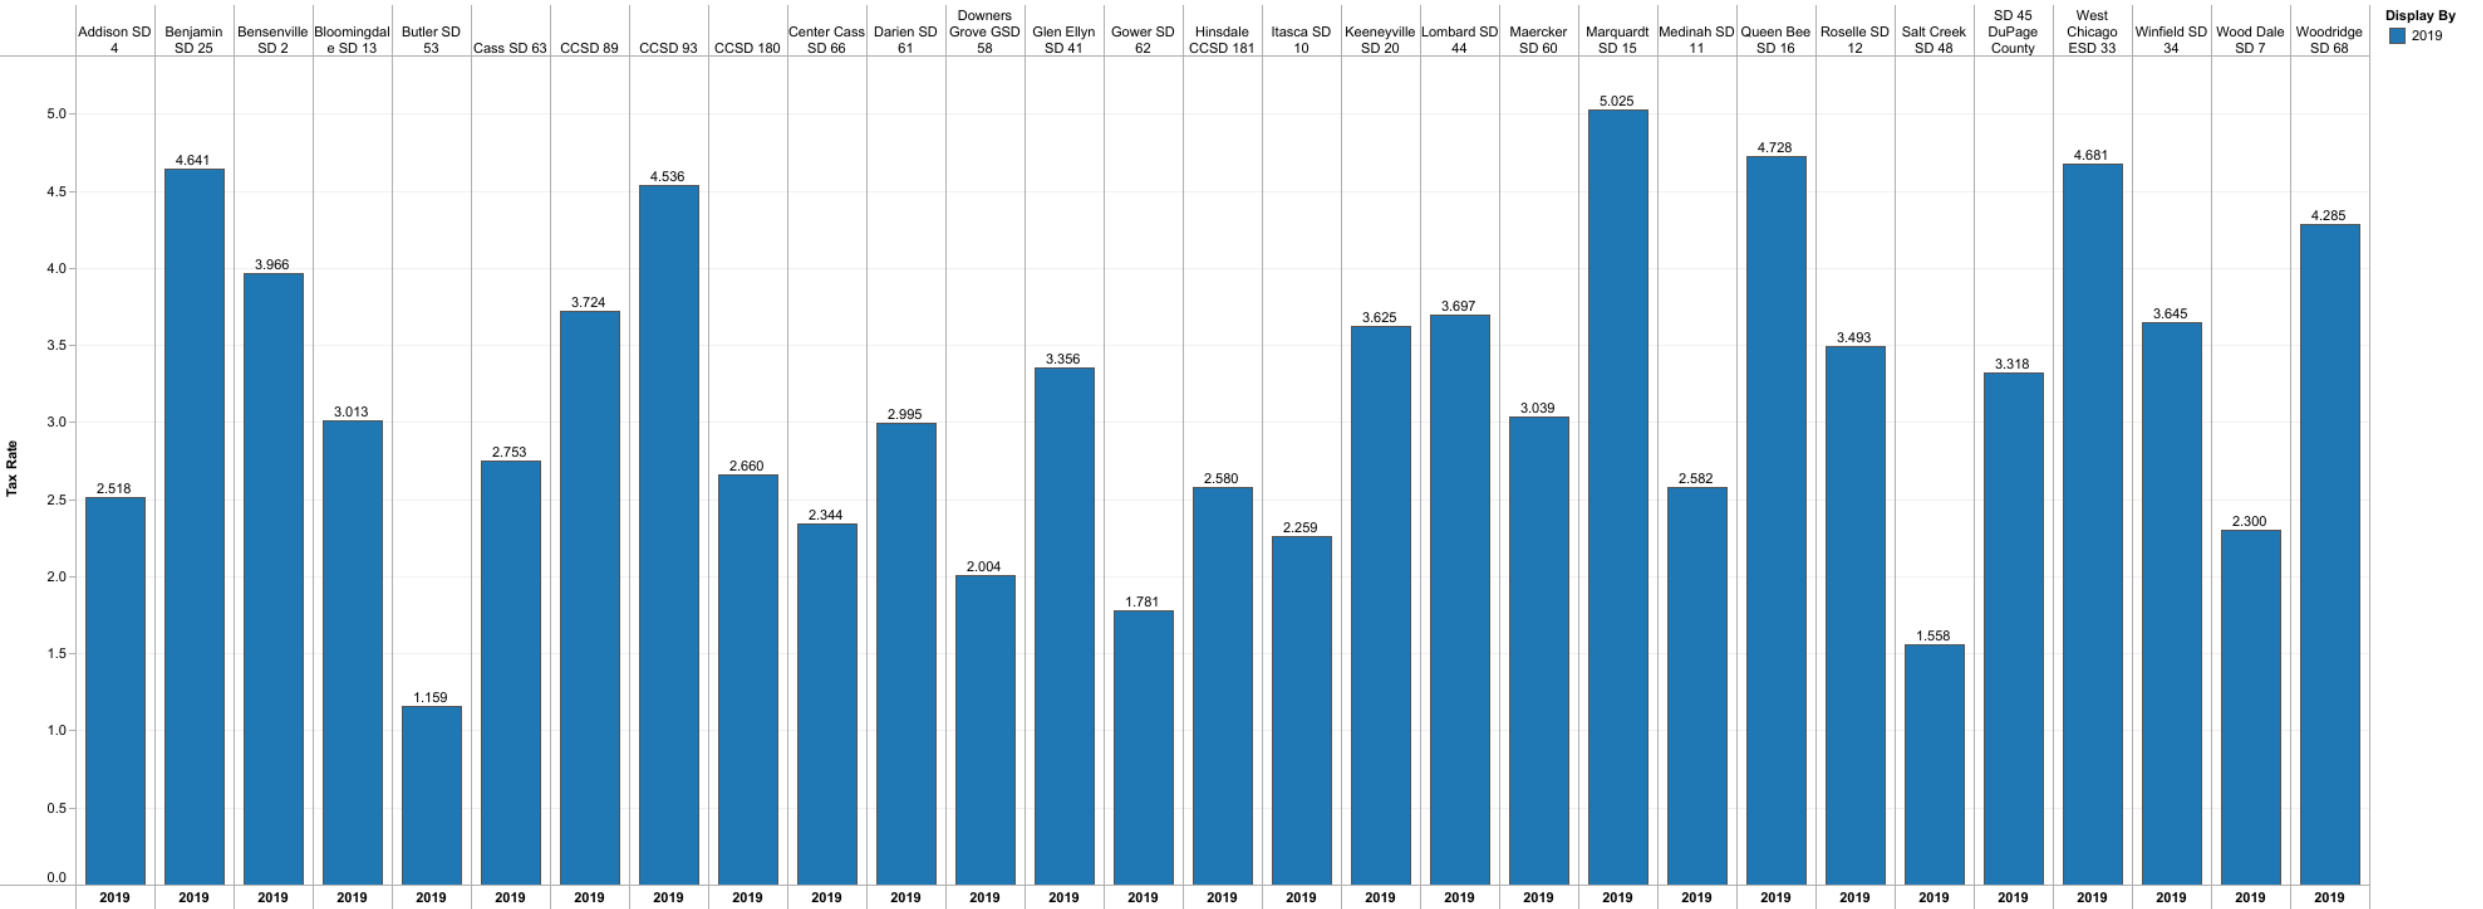

IL K-12 ASA Tax Rates

File created on: 10/27/2020 11:18:20 AM

Tax Rates

Source: ISBE General State Aid data

Display By
■ 2019